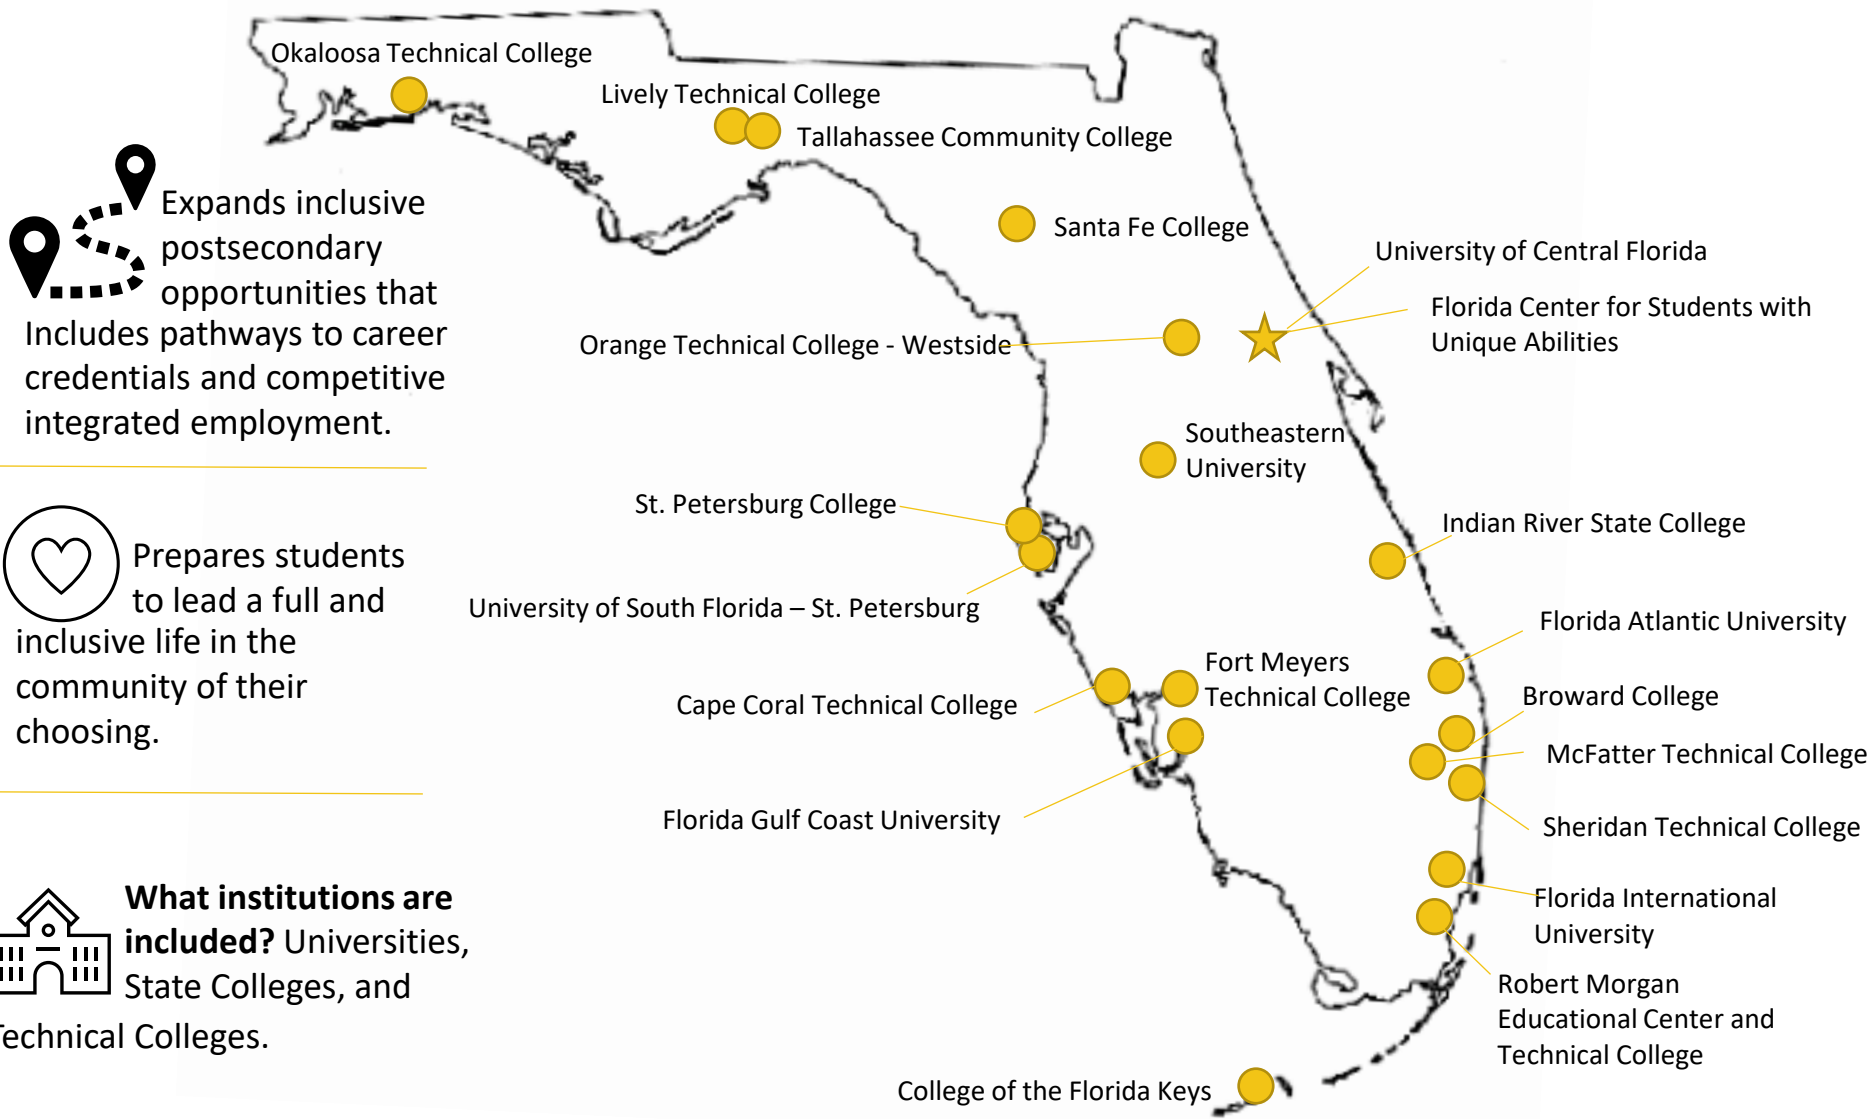

What are Florida Postsecondary Comprehensive Transition Programs (FPCTPs)?

\$800k in scholarships was distributed in 2019-20.

Scholarships

99%

of eligible students received a scholarship in 2019-20

Inclusive postsecondary education leading to

FPCTPs Across Florida

Who is eligible to enroll in an FPCTP? A student who is enrolled in a Florida Postsecondary Comprehensive Transition Program and maintains satisfactory academic progress. Should be: A student with an intellectual disability, who is 18 or older, and has exited the K-12 system.

Who is eligible for a scholarship? A student who is enrolled in a Florida Postsecondary Comprehensive Transition Program and maintains satisfactory academic progress.

Where is the FCSUA? The University of Central Florida in Orlando, Florida